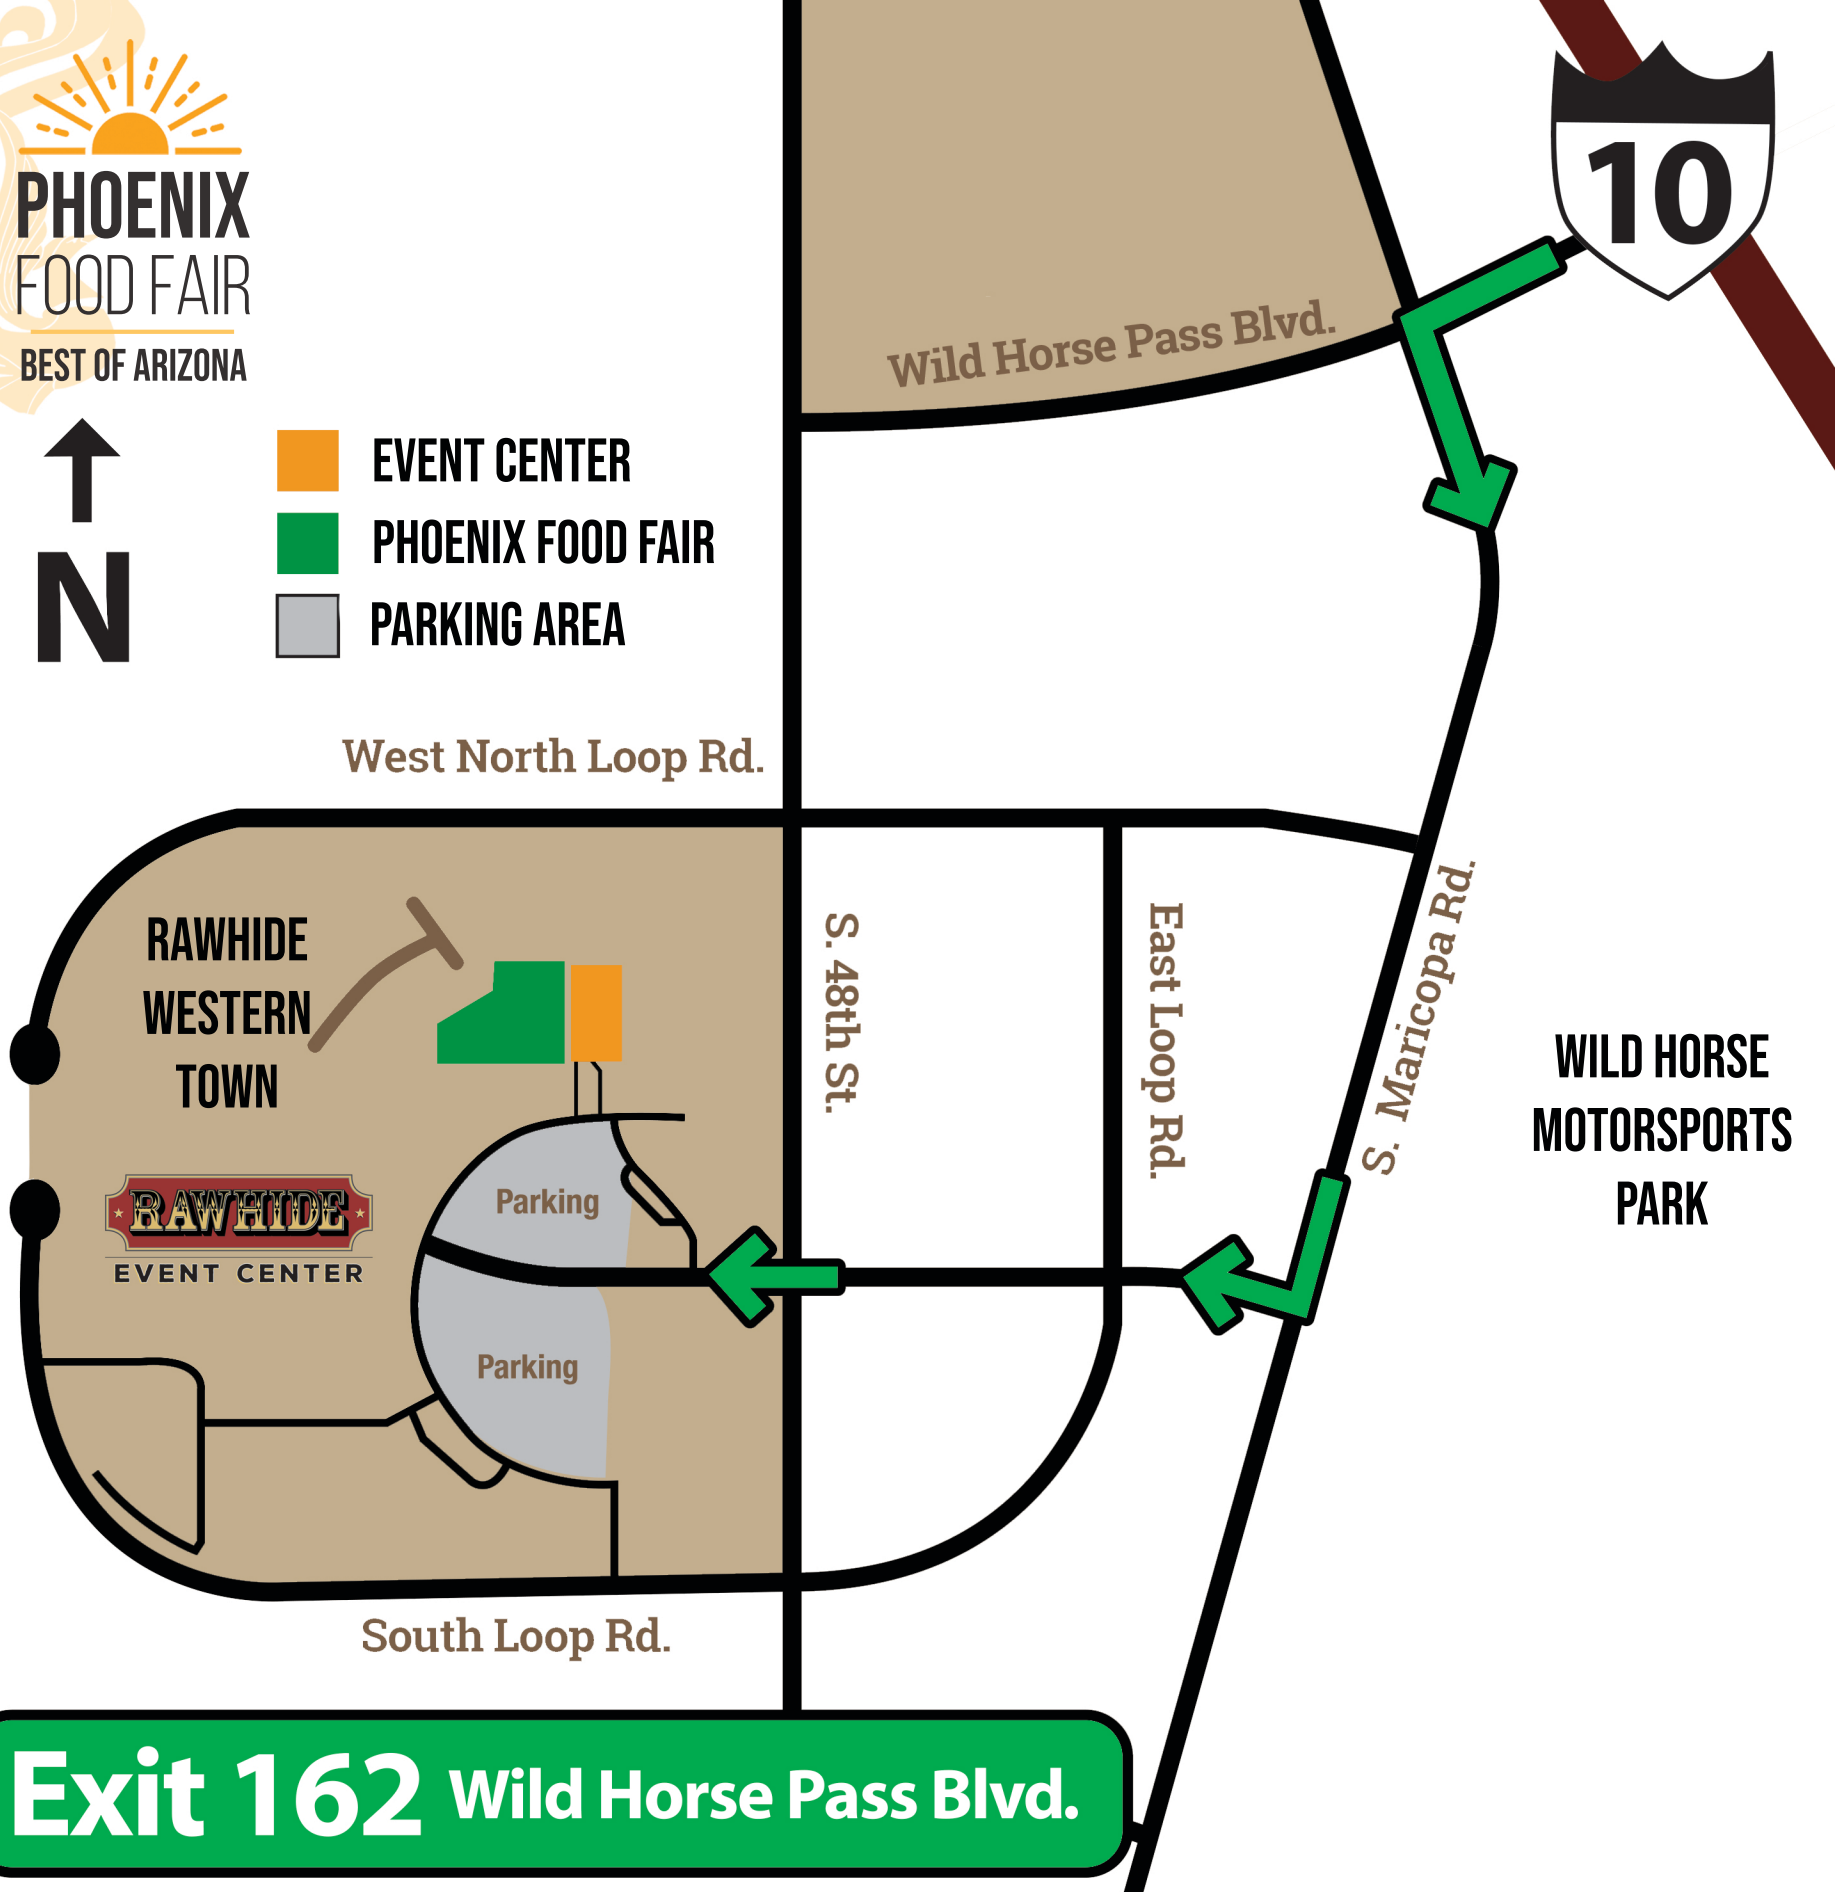

-  EVENT CENTER
-  PHOENIX FOOD FAIR
-  PARKING AREA

Exit 162 Wild Horse Pass Blvd.